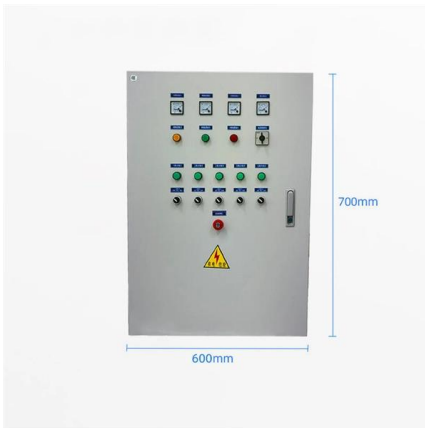

The Importance of Isolation Switches in Distribution Boxes

Isolation switches in distribution boxes ensure electrical safety by disconnecting circuits for maintenance, preventing shocks, aiding compliance,