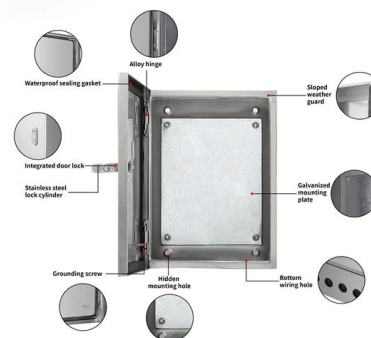

Switch Sticker For Electric Board Appliances Including 27

Name: Switch Sticker For Electric Board Appliances Including 27 Designs in Total 560 pcs Switch Board Stickers High Quality Self Adhesive Sticker Material: Vinyl Size: Small Product