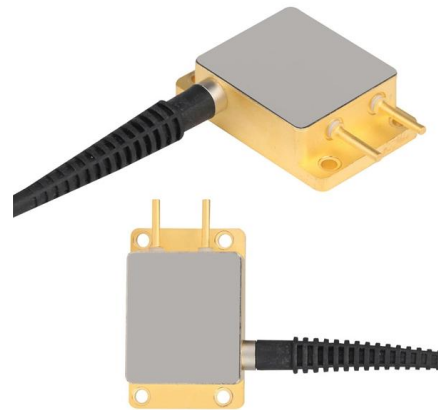

### PoE Switches , TP-Link

JetStream 24-Port 10/100Mbps + 4-Port Gigabit Smart Switch with 24-Port PoE+

### TL-SX1008 , 8-Port 10G Desktop/Rackmount Switch

As the flagship 10G product, TL-SX1008 is an 8-port 10G desktop/rackmount switch, providing

### TP-LINK AGINET ONT Router GPON

TP-Link XC220-G3V AC1200 Wireless 4 Gigabit Port, 1 VOIP Port, XPON Wireless Router (Black, Dual Band) with 2 External Dual Band Antennas, Easy Remote

### TP-Link SG1210P Desktop Switch Price in Bangladesh

TP-Link TL-SG1210P 10-port Gigabit PoE+ switch offers 63W PoE power, SFP uplink, and reliable networking for CCTV and office setups.