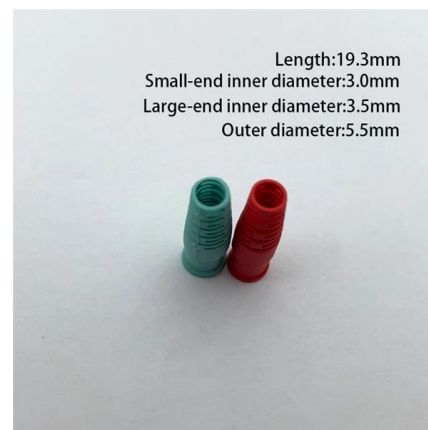

prefabricated house, Taiwan prefabricated house Manufacturers and

prefabricated house, quality Taiwan prefabricated house Manufacturers and prefabricated house Suppliers Directory. ttnet is a useful prefabricated house B2B platform for Taiwan prefabricated