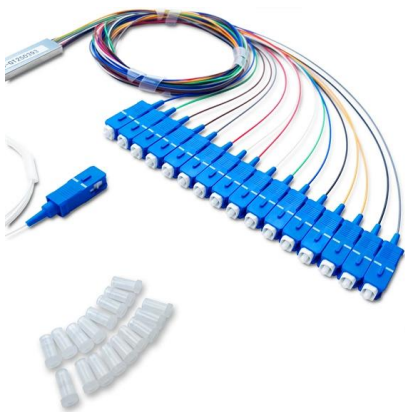

In Taiwan, we strengthen and expand our network in the country to cater to more clients, and also for increasing our reach in different parts of the country.

Leading Prefab Homes Manufacturers & Supplier In Taiwan , CND

CND Engineering - Trusted Prefab Homes manufacturers & suppliers in Taiwan, delivering quality and innovation you can rely on

How to Choose a House Distribution Box , CHINT global

A well-chosen distribution box ensures the safety and efficiency of your household electrical system. This article guides you through selecting a