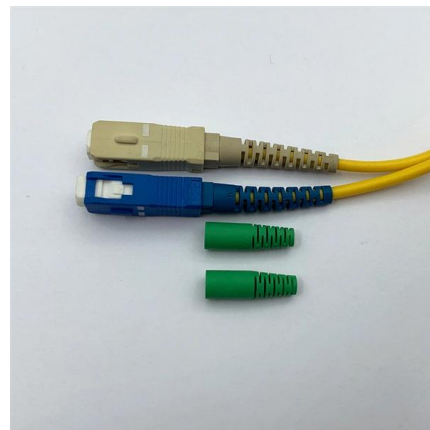

ASR9000 1/10/40/100G LAN/WAN/OTN White Paper

Introduction This white paper is intended to help the readers obtain a quick understanding on 1/10/40/100GE Ethernet port on a Line Card in general