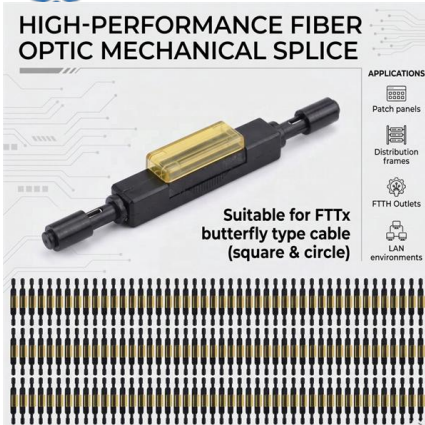

Temporary Power Distribution Box for Construction Sites and Outdoor

The design shown in the reference images brings together an IP-rated outdoor electrical enclosure, industrial CEE socket distribution box layout, elevated stand, emergency stop button,

Electrical Distribution Box Solution , J& HW Group

Discover flexible and cost-effective temporary distribution solutions at J& HW Group. Enhance efficiency and scalability for your business needs today.

Temporary Power Distribution Box

Power Tech's Temporary Power Distribution Box is used by contractors on jobsites (indoor or outdoor) to provide and distribute power from temporary power poles or jobsite generators. Our box is ETL