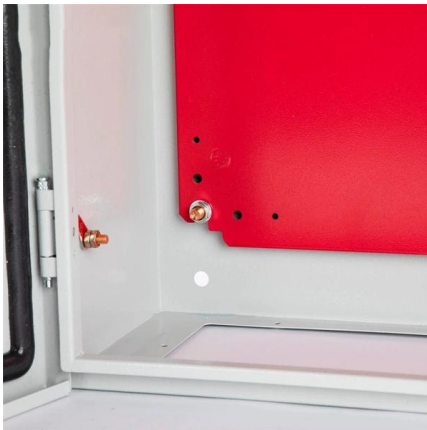

Expert Guide: Select the Right Temporary Power Distribution Box

The right distribution box that matches your power requirements, durability needs, and weather resistance will give optimal performance for specific applications. Note that successful power

How to Install a Cable Distribution Box Safely and

In modern electrical systems, cable distribution boxes (also known as electrical distribution boxes or distribution boxes) play a crucial role as the key

JUNCTION BOXES? TERMINAL BLOCK BOXES

Waterproof junction box made of plastic and diecast aluminum. Box and terminals are combined in these models for wiring work. IP68, IP67 and IP65 protection