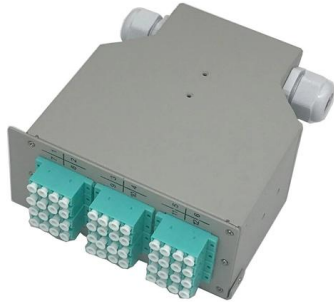

Temporary Power Distribution

Keep your job site running smoothly with our selection of power distribution centers.

Temporary Electrical Supply HSE Procedure For

Below procedure will help you to establish a safe standard for the installation of temporary and permanent electrical fixtures/appliances on project sites.

Distribution boxes

Multiple socket GSG is manufactured of impact-resistant material (rubber) to handle extra harsh environments. GARO's multiple socket for 1- and 3-phase operation. The multiple sockets are

National Infrastructure Planning

51 JOINT TYPES TBC AND ARE SHOWN INDICATIVELY AT PRESENT. 61 CABLE/DUCT CONFIGURATIONS BASED ON CURRENT DESIGN DRAWING 429401-6002/6003. , DUCT SIZE: