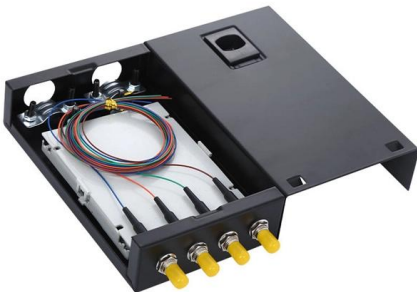

## Busbar enclosure for temporary power & high current

Hazardous Area Busbar enclosure for 3kA  
Designed to accommodate inflexible high current cables, the BusBar Box can safely terminate conductors up to 3200 amps

## Busbar enclosure for temporary power & high current

Designed to accommodate inflexible high current cables, the BusBar Box can safely terminate conductors up to 3200 amps in harsh and hazardous locations. A