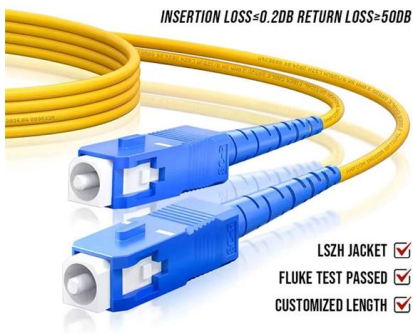

30A portable distribution box with duplex receptacles. When there's a job to do, there's no time to fool around with power. Southwire's X-TREME box unit

Temporary Power Distribution Box for Construction Sites and Outdoor