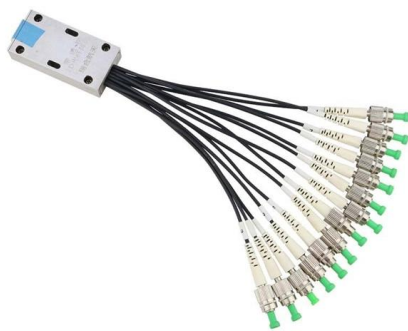

Adam Tas Corridor Energy

Terminal Box Fiber Optic Reel Connector Box

Terminal Box Fiber Optic Reel Connector Box

What is the fiber optic terminal box?

A fiber optic terminal box, or fiber terminal box (FTB), is an essential device in fiber optic networks for terminating and managing fiber optic cable connections. It is compact, designed for both

What is an Optical Fiber Terminal Box

Optical Fiber Terminal Box is a crucial component in today's FTTH networks, primarily used for terminating, connecting, and managing.

The Ultimate Guide To Choosing The Right Fiber

A wall-mounted fiber termination box is well-suited for applications like teleconferencing, building entrance terminals, and so on. These FTBs can be

What You Need to Know About Fiber Terminal Box

The significant advantage of the fiber terminal box is that it can economically and efficiently achieve cable fixing, splicing and mechanical

optical fiber distribution box FTTH Outdoor use 16F Access terminal box

About This Product Description: 16F FTTH Access terminal box Dimension; 385x245x130mm Protection Level: IP68-IP67 FTTH Outdoor Distribution Box Features Products Pictures our company