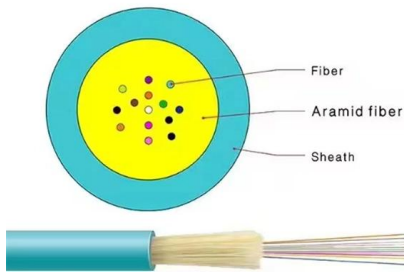

Explore FiberMania fiber optic termination boxes for FTTH and small networks. Durable enclosures with 4-48 ports, adapter compatibility, and easy install.

Amazon : Fiber Termination Box

Fiber Optic Terminal Junction Box 2 Ports Fiber Panel Desktop Box for FTTH, Optical SC/UPC Connectors Add to cart 4 Core FTTH Fiber Distribution Box, 4 Port Fiber Distribution Box Splitter

Guide of Fiber Optic Terminal Box

1. What is Fiber Optic Terminal Box Fiber optic terminal box is a product use for different scenarios in FTTH construction, such as primary or

Fiber terminals

With the Fiber Termination Box (FTB) Connect, the installation options have been expanded, providing access from all four sides, with 10 ports available in total.