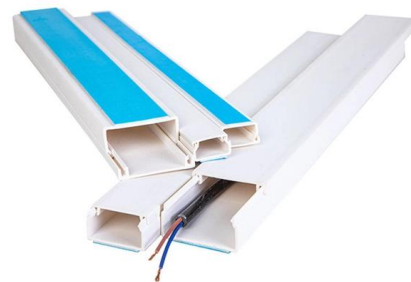

Amazon : Wall Mount Fiber Box

Add to cart Wallmount Box Fiber Optic Terminal enclosure 6 LC Duplex Port with 12 Strand LC UPC singlemode OS1 Colorful pigtail and 6 pcs Duplex LC Adaptor Loaded Add to cart Xunsomten-6

4 Core Wall Mount Fiber Optic Terminal Box for FTTH

The 4 Core Wall Mount Fiber Terminal Box provides secure splicing, termination, and IP65 waterproof protection. Ideal for indoor/outdoor FTTH