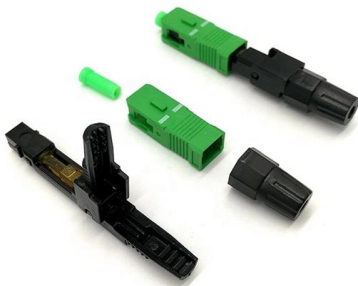

Terminal box 8-core including pigtail

Overview

We offer the full set of plastic terminal box as distribution box, including 0.9mm pigtailed and Standard adapter, SC, LC, FC, ST all is available. The 8 ports metal fiber terminal box is similar to the fiber optic patch panel in appearance and function, which designed to connect optical fiber cable and pigtail within building entrance locations and other indoor wall mounted environments. This termination box is equipped with 8 ports that support FC connectors, making it ideal for high-performance.

8 core Terminal box with PLC Splitter blockless

The equipment is used as a termination point for the feeder cable to connect with drop cable in FTTx communication network system. The fiber splicing, splitting, distribution can be done in this box, and

Metal 8 Ports Fiber Terminal Box for 8 Core Splice and

The 8 ports metal fiber terminal box is similar to the fiber optic patch panel in

ABS SC/APC 8 Pigtail FTTH Terminal Box 8 Core Fiber Optic

Constructed from industrial-grade ABS plastic, this terminal box ensures long-term durability and resistance to impact, UV, and harsh environmental conditions. Featuring a sleek, compact design

FTTH Terminal Box 8 Ports Metal, Connector with 8 LC/APC SM

Featuring 2 inlet, 8 outlet, it facilitates seamless connectivity, ensuring smooth data transmission throughout your infrastructure. L-com's LCFTB-108-LCA FTTH Terminal Box comes fully equipped