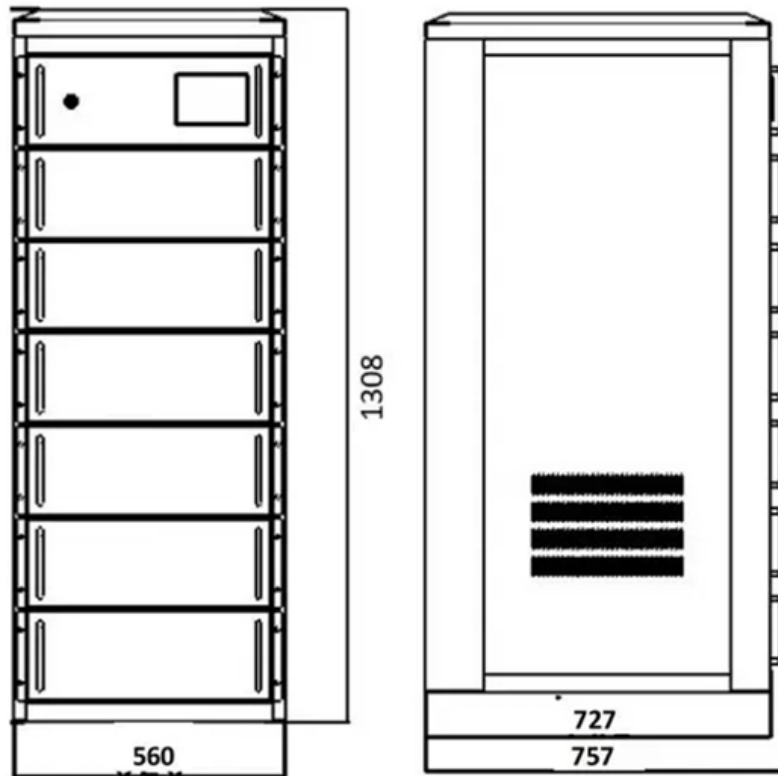

Terminal box 8-core including pigtail

Overview

We offer the full set of plastic terminal box as distribution box, including 0.9mm pigtailed and Standard adapter, SC, LC, FC, ST all is available. The 8 ports metal fiber terminal box is similar to the fiber optic patch panel in appearance and function, which designed to connect optical fiber cable and pigtail within building entrance locations and other indoor wall mounted environments. This termination box is equipped with 8 ports that support FC connectors, making it ideal for high-performance.

Terminal box 8-core including pigtail

4 Port SC Fiber Termination Box, 4 Cores Splice

This 100*83*30mm 4 port ftth termination box is sc/lc fiber wall outlet that provides fiber connectivity to your enterprise and home, ideal for wall mount and desktop

8 Port FTTH Terminal Box , Metal with SC/UPC Pigtails

8 Port FTTH Terminal Box - Metal with SC/UPC Pigtails and SC/UPC Adapters This Indoor Wall Mounted Single Door Optical Fiber Information Panel from