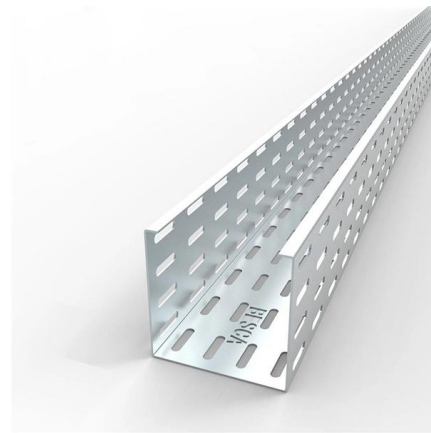

Terminal box 8-core including pigtail

Overview

We offer the full set of plastic terminal box as distribution box, including 0.9mm pigtailed and Standard adapter, SC, LC, FC, ST all is available. The 8 ports metal fiber terminal box is similar to the fiber optic patch panel in appearance and function, which designed to connect optical fiber cable and pigtail within building entrance locations and other indoor wall mounted environments. This termination box is equipped with 8 ports that support FC connectors, making it ideal for high-performance.

ABS SC/APC 8 Pigtail FTTH Terminal Box 8 Core Fiber Optic Distribution Box

Detailed description Designed for telecom operators, network integrators, and wholesale distributors, the MY0224 8-core FTTH terminal box delivers mission-critical performance in last-mile fiber access

8 Core 1: 8 Pigtails White FTTH Nap Box Fiber Access

For indoor and outdoor wall mounted or pole mounted. Box of body use "lock type" structure: Box of body switching of simple, convenient, with a lock function. *It is

8 core Terminal box with PLC Splitter blockless

The equipment is used as a termination point for the feeder cable to connect with drop cable in FTTx communication network system. The fiber splicing, splitting, distribution can be done in this box, and