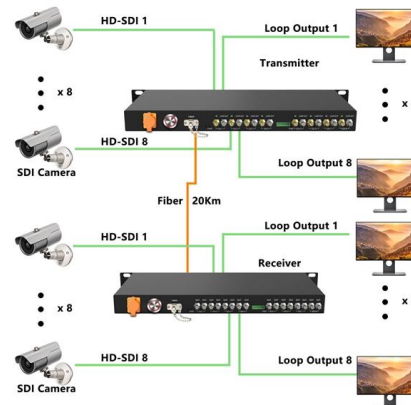

How To Troubleshoot An Optical Digital Audio Cable

Learn how to troubleshoot an audio cable with our step-by-step guide. Fix common issues such as connectivity problems and audio distortion for optimal