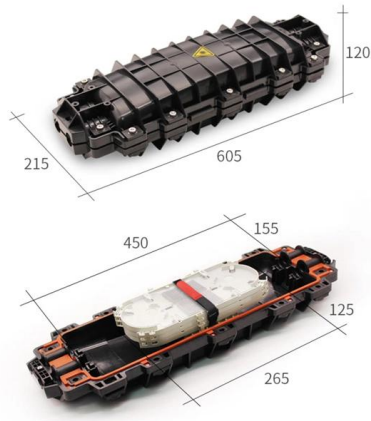

A Complete Guide to Ethernet Ports on Dell Devices

Connect your Dell device with Ethernet for faster, more reliable Internet. Discover port locations, speed capabilities, cable types, and quick troubleshooting solutions.

How do i use dual ethernet?

Configure network settings: Access the network settings on your device and navigate to the Ethernet settings. Here, you can assign separate IP

OEM/ODM CUSTOMIZATION AVAILABLE

Port Basic Configuration

How to Configure Basic Port Settings The following sections provide configuration information for basic port settings.

How to have two or more Ethernet ports on your

When we install a card with 2 ports in our computer, in the network and sharing center of the control panel, we can see as if they were really two separate