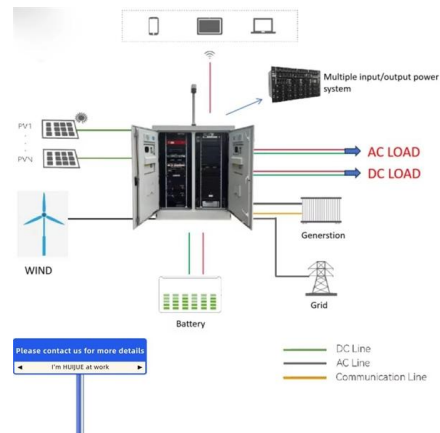

Fiber Building Terminal (FBT) , Corning

Corning fiber building terminal (FBT) is intended for building entrance applications. The unit has been designed for either preconnectorized cables, field installation of connectors or field splicing of pigtails.