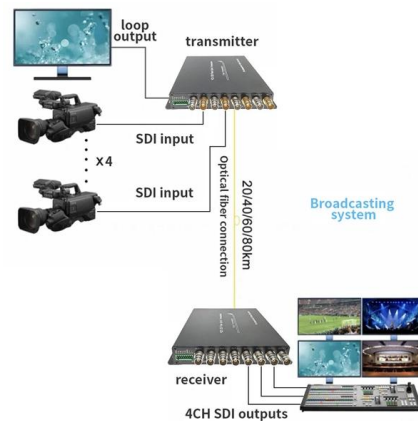

Fiber Termination Boxes: A Beginner's Guide to

It serves as a termination point for optical fibers, providing a secure and organized space for connecting and managing fiber optic cables. FTBs play a