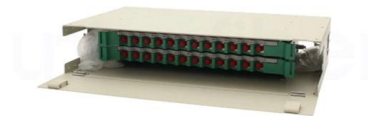

The NEC and Optical Fiber Cable and Raceway Rules

For example, subsection 770.113 refers to 300.22, which applies when installing optical fiber cables and optical fiber raceways in ducts and plenum