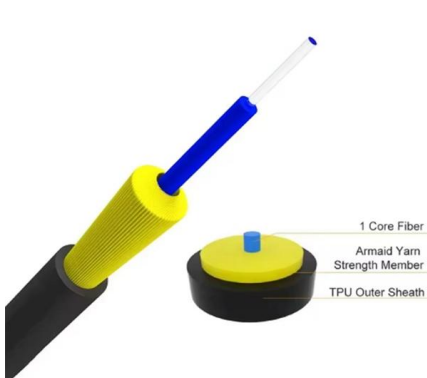

## The router s fiber optic cable keeps displaying a blue light

---