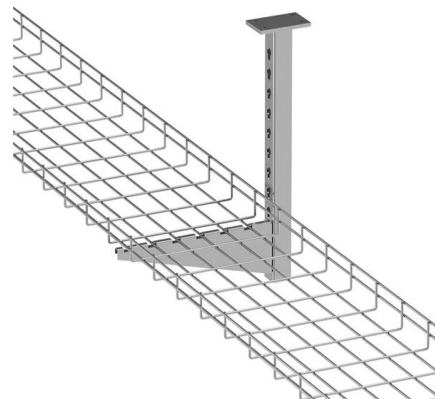

Precautions for Cable Tray Installation

We have summarized the precautions for cable tray installation to help customers quickly and correctly install cable trays.