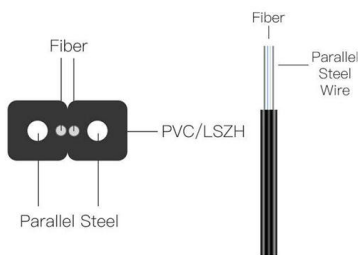

Common Mistakes to Avoid When Installing Cable Trays

Learn common cable tray installation mistakes and how to avoid them for safer organized and future ready electrical setups with expert tips from Super Cable Tray Pvt Ltd