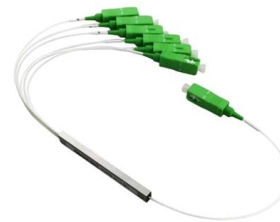

Amazon : Fiber Distribution Box

Fiber Optic Distribution Box, 12 Port Wall Mount Enclosure with 12 LC Duplex Adapters, Singlemode, FTTH, IP65 Waterproof Outdoor/Indoor Use - 9.45" x 8.66" x 2.56"

Optical Cable Distribution Box (Metal)

Fiber distribution terminal (FDT) The FDT2116D-1536 fiber distribution terminal is used in FTTH networks to connect feeder cables

and distribution cables. The

Custom Optical Fiber Distribution Box Supplier, Cable Distribution Box

The fiber distribution box (FDB) is normally located at the user access point to connect distribution cables and drop cables. In FTTx network, It works with the optical splitter to split optical fibers. to

Tonga Cable System Explained

Tonga Cable System is a submarine fiber-optic cable system connecting Tonga with Fiji, where it connects to other international networks. It is long and was activated in 2013.