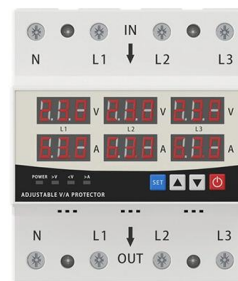

LED DISPLAY PANEL

CURRENT STATUS CLEARLY VISIBLE

IT CAN CLEARLY SHOW THE CURRENT STATUS AND VOLTAGE STATUS, WITH EFFICIENT OPERATION AND RAPID RESPONSE.

HJ Optical Fiber Distribution Box Pre-Connected type 16 Cores