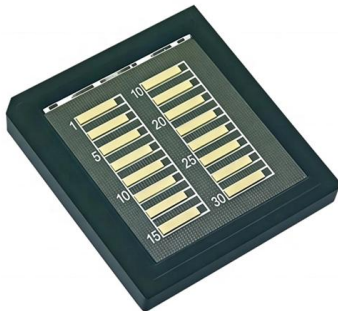

EFA: Tonga: Tonga-Fiji Submarine Cable Project

3. Once the submarine cable is operational and supported by an adequate regulatory framework, it will greatly reduce international wholesale bandwidth to Tonga's retail operators. Competition among the

Tonga Cable

The Tonga-Fiji Submarine Cable System (also known as Tonga Cable) is a 827km fiber optic submarine cable system linking Nuku'alofa, Tonga and Suva, Fiji, and connects to the Southern Cross Cable