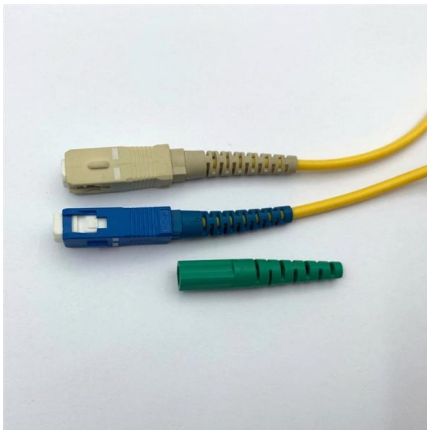

Fibre Optic Metal Distribution Box

Norden is the leading Fibre Optic Metal Distribution Box manufacturer and supplier in Singapore. Buy Fibre Optic Metal Distribution Box in Singapore at the best price from Norden for a quality purchase.