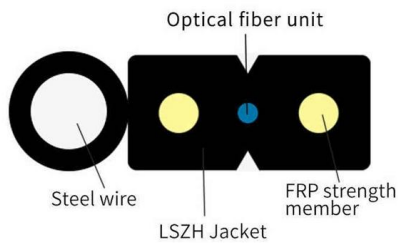

Invitation for Quotations

Your quotation(s) should be submitted as per the following instructions and in accordance with the Terms and Conditions of supply attached. Please be sure to sign both your quotation (Attachment 1.)

Tonga Tenders , Latest Tonga Tender Opportunities

Find relevant Tonga tenders on official and local websites, journals, newspapers or on aggregator portals like Global tenders. Check Eligibility to bid for the Tonga tender.

Government of the Kingdom of Tonga

Introduction Whilst the Central Procurement Unit is responsible for carrying out all procurement with an estimated contract value above $10,000, the Public Procurement Regulations 2015 require that a