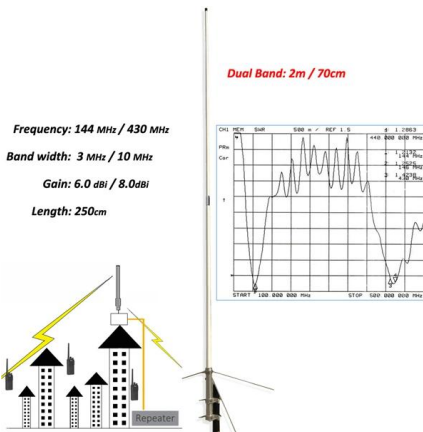

Invitation for Quotations

Telephone : Email: Your quotation in duplicate and in English language, should be accompanied by adequate technical documentation and catalogue(s) and other printed material or pertinent