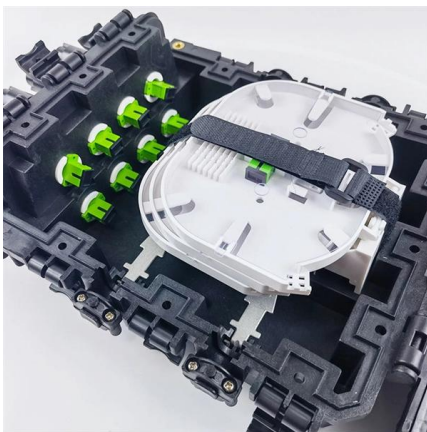

Cable Tray Installation

Whether you're building a commercial setup or upgrading an industrial plant, proper cable tray installation ensures neat wiring, safe access, and easy maintenance. But before you lay the first tray