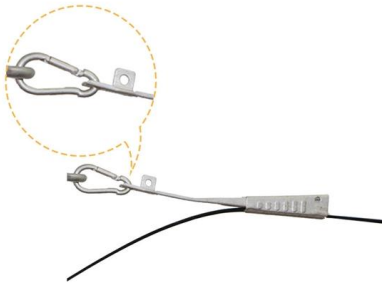

Fireproof Spray Plastic Trough Type Cable Tray 150*100

TONGZHOU MACHINERY (CABLE TRAY) FACTORY)has advanced production line of one-time forming of cable trays, automatic laser cutting production line, laser

Fireproof Outdoor Cable Tray Bridge Plastic Enclosed

It not only has the support and protection functions of traditional cable trays, but also demonstrates its unique advantages in emergency situations such as fires.