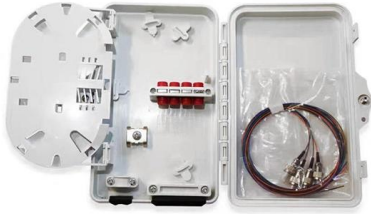

TROUGH CABLE TRAY A trough cable tray is a sophisticated cable management solution, meticulously engineered for optimal support and protection of cable wiring within buildings, industrial complexes,

Cable Tray

Cable Trunking Cable trunking is fully enclosed cable support and protection systems, and are one of the three main types of cable trays. The main body is an

Cable Tray

Our factory is situated in a modern industrial zone in Binh Duong province and built to international standards.