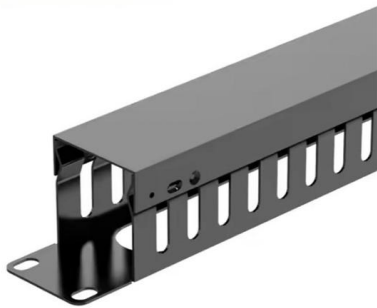

Spot Factory Direct Delivery Residential Trough Type

4. Easy installation and maintenance: fireproof cable tray is easy to install, convenient and fast, and maintenance, only need to carry out regular inspection