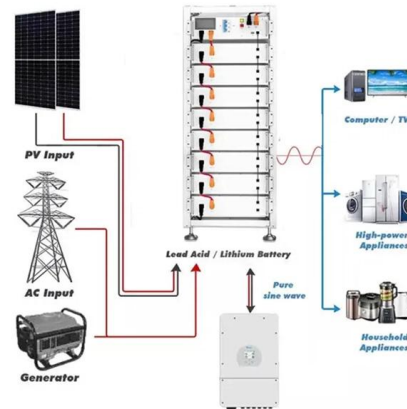

Data Center Power , Starline Busway Colocation Power

The Starline Track Busway electrical power distribution system is designed for mission critical application where flexibility and fast deployment is