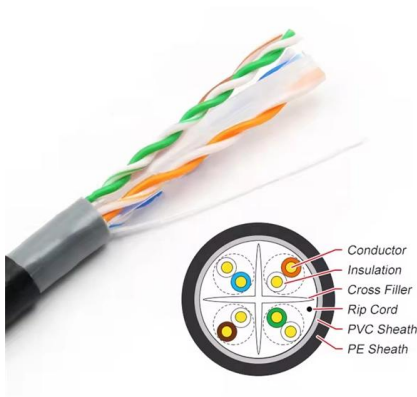

Trough Trays , Cable Tray and Reels , Wire and Cable Management

Cablofil steel trough trays provide the strength and security required when the need to limit cable access is of primary importance.

Guide to cable support systems

Steel cable tray

The flexible coupler provides easy installation without measuring and cutting cable tray side rails. Once installed, the coupler allows for electrical continuity, therefore eliminating the requirement for a

Full cable tray systems specification document

B. Cable tray systems are defined to include, but are not limited to straight sections of [ladder type] [trough type] [solid bottom type] [channel type] cable trays, bends, tees, elbows, drop-outs, supports

Channel tray

Cable channel T& B offers cable channel in solid or ventilated straight sections. Ventilated channel has burr-free oblong punched holes for easy access. Ty-Rap cable tie slots are provided between each