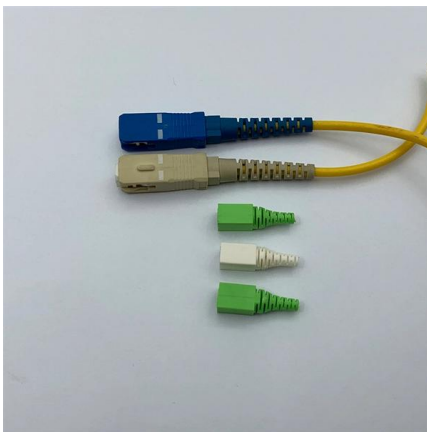

MPO Fiber Optic Adapter

MPO Optical Adapters are flange type adaptors with plastic housing, both single mode and multimode ones available. MPO Adapters are used in high-density