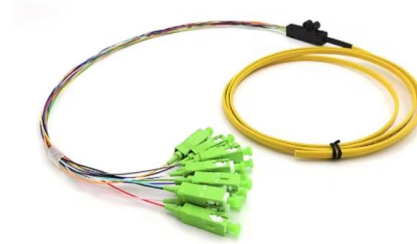

8 Port Fiber Optic Patch Panel

Overview Fiber patch panel is widely used in local telephone, agricultural network system, data, image transmission system and CATV cable TV series. It is used