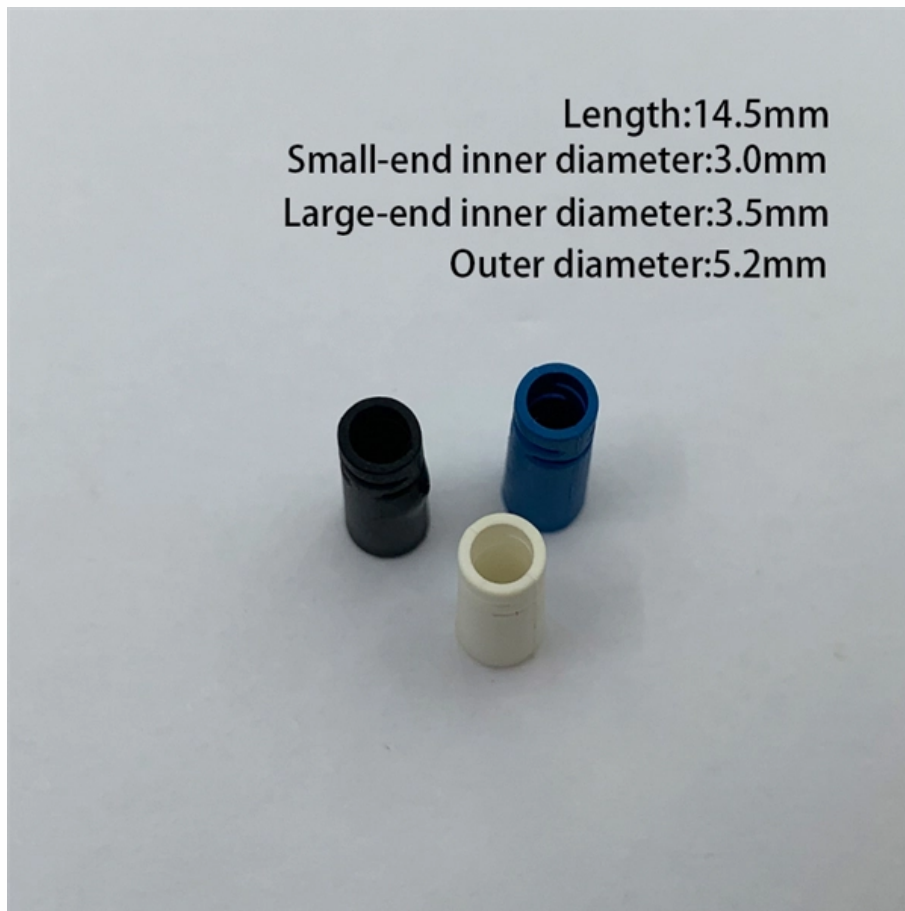

Adam Tas Corridor Energy

Türkiye FOB junction box 8-pin

Türkiye FOB junction box 8-pin

JB Junction Box

JB Junction Box is a Türkiye-based global brand specialising in the manufacturing of auxiliary mounting accessories for CCTV camera systems. With expertise in designing and mass-producing CCTV

EtherCAT Box, 2-port junction, M8, Fast Hot Connect

The 2-port EtherCAT junction enables configuration of EtherCAT star topologies. A

Electrical Junction Boxes

Ortaköy sanayi sitesi, 7. İler Bulvarı No:16/1
Selimpaşa / Silivri - İstanbul - TURKEY All rights reserved on behalf of © Metaksan T: +90 (212) 549 06 85 F: +90 (212) 549 06 87