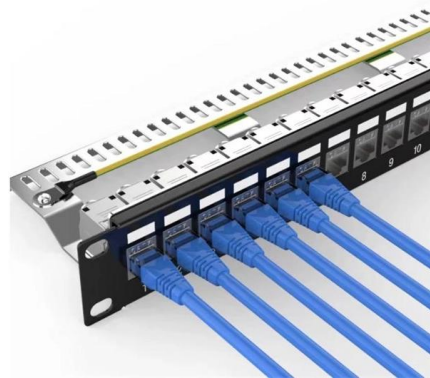

EtherCAT Box, 2-port junction, M8, Fast Hot Connect

The 2-port EtherCAT junction enables configuration of EtherCAT star topologies. A

Electrical Junction Boxes

Ortaköy sanayi sitesi, 7. İler Bulvarı No:16/1
Selimpaşa / Silivri - İstanbul - TURKEY All rights reserved on behalf of © Metaksan T: +90 (212) 549 06 85 F: +90 (212) 549 06 87

Turck E8026481 Turck M12 8-port Junction Box with M23 Home Run

8-Port Junction Box, 2 signal per port, with M23 Multifast Home Run, M12 Eurofast 5 Pin I/O Ports, Top Exit Home Run, Plastic Housing, 2 A/signal, 9 A total 19-pin multifast connector 19 conductors Mates

Junction Box

Junction Box - Actuator/Sensor, 8-port - Extension Cable TB-8M8Z-4-x Housing material: Nylon

8-port Junction Box with Cable Home Run

Product VB 80.5-*/S101 Zoom 8-port Junction Box with Cable Home Run M12 eurofast I/O Ports Ident. no.: 777006658 M12 eurofast I/O Ports Side Exit Home Run Plastic Housing Product Comparison

TB-8M8M-3-FS12

Passive 4 / 6 / 8 port junction boxes provide wiring consolidation whether combining input signals or distributing output signals. Up to 16 I/O signals can be consolidated over a single homerun