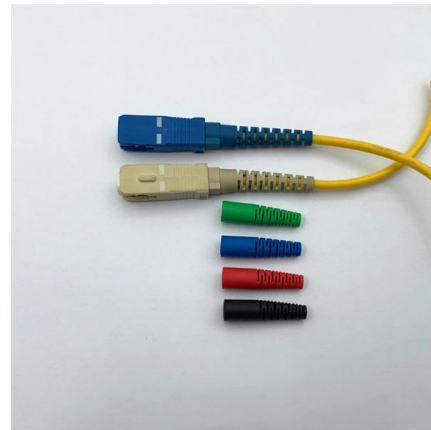

ExTell EFU008-TB-GY FTTH Terminal Box Unloaded 8

The ExTell EFU008-TB-GY FTTH (Fiber to the Home) Terminal Box is designed to provide efficient and organized fiber optic management for applications requiring

Full product customization

Structure customization

Brand customization

Packaging design

Discover the 8 Core Fiber Optic Terminal Box

Learn about the features, installation, and maintenance of the 8 core optical terminal box. Ideal for IT professionals and network engineers.

ExTell EFU008-TB-GY FTTH Terminal Box Unloaded 8

Key Features: Port Configuration: 8 Ports: This terminal box features 8 ports for LC duplex connectors, allowing the connection of up to 8 fiber optic cables. This