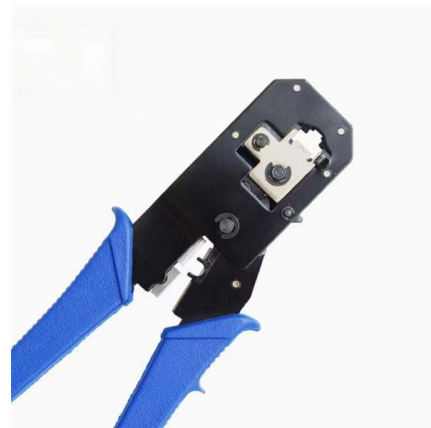

Durable Fiber Terminal Box with 8 Cores Perfect for High-Speed

BD-FTB-8D fiber terminal box can connect the drop cable with feeder cable as the termination point in the Fttx network, which is cable to meet 4 users or 8 users requirements. Fiber optic terminal box

ExTell EFU008-TB-GY FTTH Terminal Box Unloaded 8

Key Features: Port Configuration: 8 Ports: This terminal box features 8 ports for LC duplex connectors, allowing the connection of up to 8 fiber optic cables. This

8 ports Catv Fiber optic patch panel fiber optic terminal box 8 core

Buy 8 ports Catv Fiber optic patch panel fiber optic terminal box 8 core desktop type SC FPC with adapter tail online on Amazon.ae at best prices. Fast and free shipping free returns cash on delivery

Fiber optic terminal box 8 core Desktop Type SC/ UPC

Elevate your fiber optic infrastructure with this 8-core metal terminal box. Featuring SC/UPC and SC/APC connectors, it's compatible with TP-Link devices and