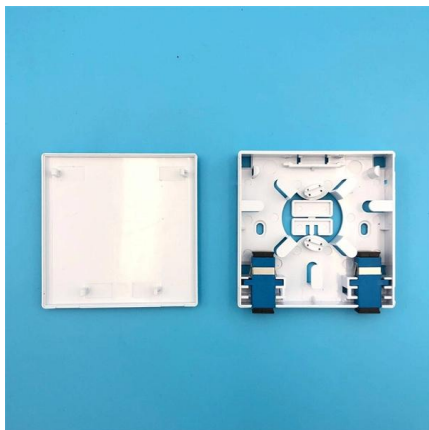

Adam Tas Corridor Energy

UAE Fiber Optic Terminal Box 8-core

UAE Fiber Optic Terminal Box 8-core

Fiber optic terminal box,PLC Distribution Box,8 Cores

8 Fibers FS/WLA-LC4 Type Wall Mounted Termination Box The Fiber Optic Terminal Box is a kind of fiber optic management products used to distribute and protect

8 Fiber Optic Terminal Box / Digital Video Terminals, 8 Fiber Optic

8 Fiber Optic Terminal Box / Digital Video Terminals, 8 Fiber Optic Terminal Box

HTB8007-8C 8-Core Indoor Fiber Optic Terminal Box -

TheIndoor 8-Core Fiber Terminal Box is a durable and versatile solution made from high-grade

ABS. Ideal for indoor installations with reliable

8 Core Drop Cable Termination Fiber Optic Distribution Box

The fiber terminal box serves as a termination point for feeder cables to connect with drop cables in FTTX communication networks. It integrates fiber splicing, splitting,