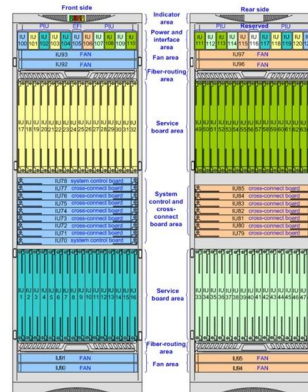

US Enterprise-Grade Optical Router 1G

The 10 best enterprise routers in 2025

Find the best enterprise router for 2025. This guide covers top enterprise routers, enterprise Wi-Fi, and wireless options to meet your business

Routers and SD-WAN appliances

For small branches, the compact, fanless 8100 Series has enterprise-grade security and high performance. Streamline your small business with secure SD-WAN,

Secure Routers for Small and Medium Enterprises

Enterprise-grade security, advanced connectivity, and hassle-free setup at any location.

Cox Business Optical Internet

Cox Business Optical Internet (COI) provides premium dedicated Internet access service for enterprises needing a high-quality, mission