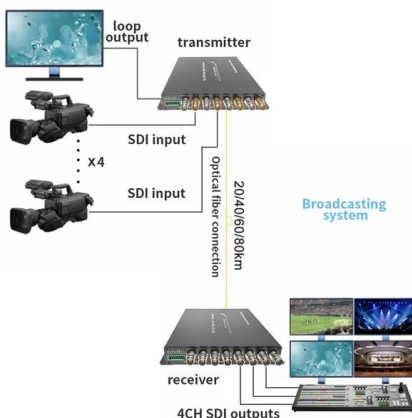

Electrical Distribution Boxes for Power Distribution

The Wieland distribution boxes accommodate all required components of the electrical installation as well as building automation on a project-specific basis.