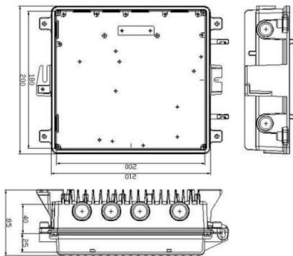

Export Oversea Electrical Box Machine Form Making Different Size Distribution Board Enclosure. Produced wall mount box dimension, height adjustable 300

A Complete Guide to LV Distribution Board

LV distribution boards, part of the electrical distribution system, securely distribute low-

At its core, an electrical distribution box (or distribution board) is a metal or plastic enclosure that houses various components responsible for

MNS® Low Voltage Distribution Board and Power Cabinet

MNS® Low Voltage Distribution Board and Power Cabinet Technical Info -- From the sub distribution to factory power supply, from the general industry to the marine, nuclear power plant, MNS® power