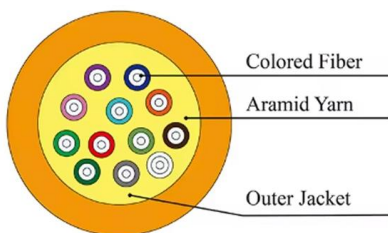

10G & 2.5G Multi-Gigabit Managed Switches , Omada SDN , TP-Link Uruguay

Omadas 10G & 2.5G multi-gigabit managed switches are equipped with 10 Gbps fiber, 10 Gbps copper, or 2.5 Gbps Copper ports, offering maximum performance and low latency. Reliable and lightning