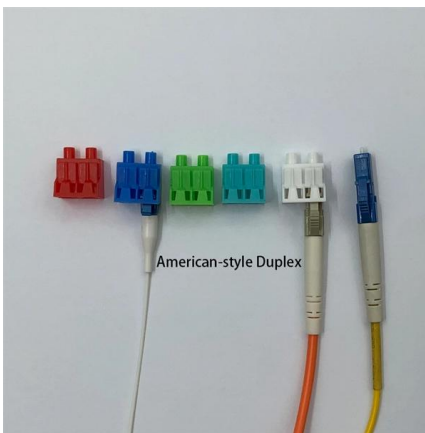

4 Core Fiber Optic Terminal Box FTTH Box Fiber Optic

Archetypal. Fast delivery, it takes 1-2 days to arrive NCR and 2-5 days to arrive other areas, Well packed quality guranteed, Local supplier 3 months warranty. Our