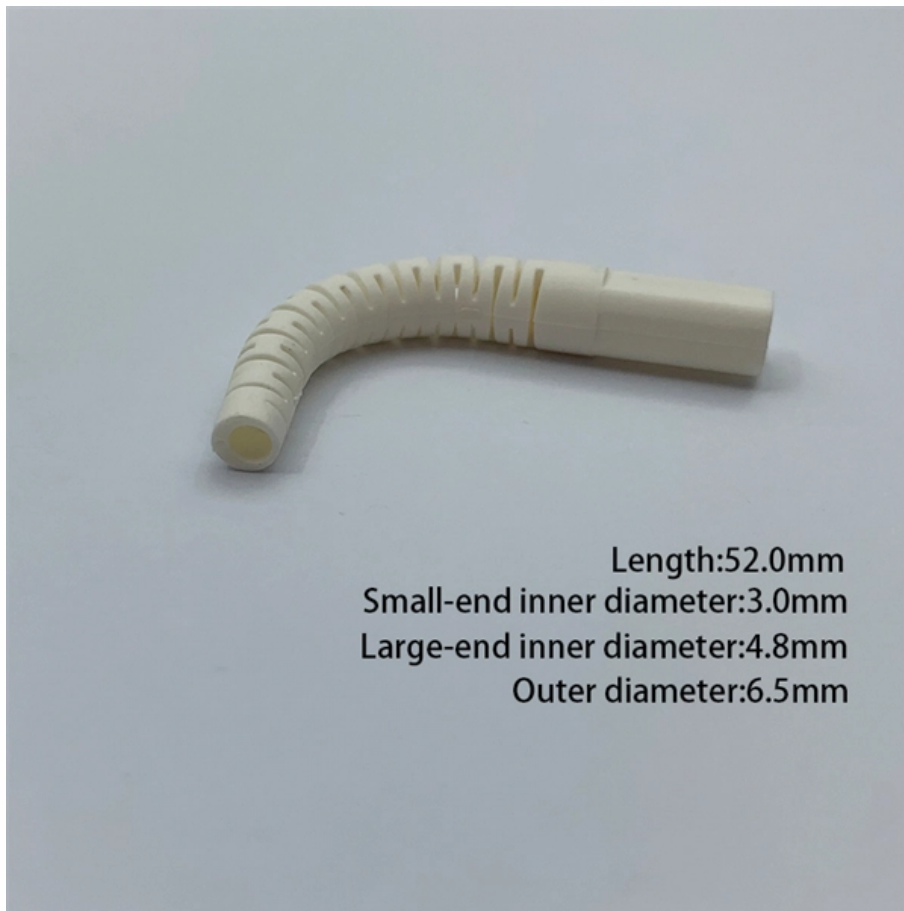

Adam Tas Corridor Energy

Ventilation Distribution Box Relay Model