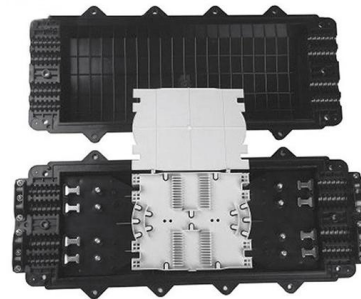

4K HDMI/DP-in 1-auf-2x2 Video-Wall Prozessor mit

4K HDMI/DP-in 1-auf-2x2 Video-Wall Prozessor mit mehreren Layouts, AV Access 4KRW24 Dies ist ein vielseitiger 2 x 4K HDMI & DP Video Wandprozessor mit