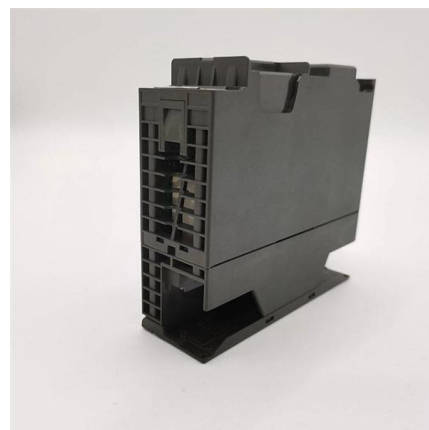

Products

Browse our full range of products from dressing tables to complete modern kitchens. Click here to find the right IKEA product for you. Shop online and in store today.

L-Com Electro Zinc Plated Wire Mesh Cable Tray L

The L-com LC-LWB200 L-shaped wall bracket offers a perfect way for mounting and securing the wire mesh cable tray to the wall. The electro zinc-plated wire mesh

Cable Tray

Cable trays with a rail height of 60 mm, in widths of 100 to 300 mm (RS 60.100 OV - RS 60.300 OV) are used for ceiling and wall mounting. The cable trays are