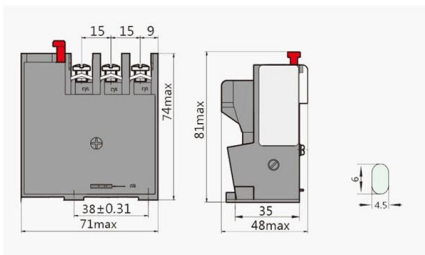

strength and personal

Cable Trays , McMaster-Carr

Choose from our selection of cable trays, including over 850 products in a wide range of styles and sizes. Same and Next Day Delivery.

G Mesh Cable Tray, U-shaped , PohlCon - Partner from start to future.

The PUK G U-shaped mesh cable trays can be used for neat and tidy cable routing. Cables and lines can be fed in and out at any time and anywhere thanks to the mesh structure.

Cable Trays , Cable Management Trays

Are you looking for high-quality Cable Trays for improved cable management and organisation? Look no further than our extensive range, featuring top brands such as our very own RS PRO, Cablofil