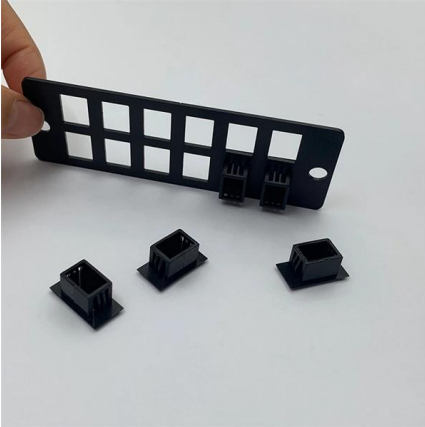

Products

Browse our full range of products from dressing tables to complete modern kitchens. Click here to find the right IKEA product for you. Shop online and in store today.

L-Com Electro Zinc Plated Wire Mesh Cable Tray L

The L-com LC-LWB200 L-shaped wall bracket offers a perfect way for mounting and securing the wire mesh cable tray to the wall. The electro zinc-plated wire mesh

Cable Tray

Cable trays with a rail height of 60 mm, in widths of 100 to 300 mm (RS 60.100 OV - RS 60.300 OV) are used for ceiling and wall mounting. The cable trays are