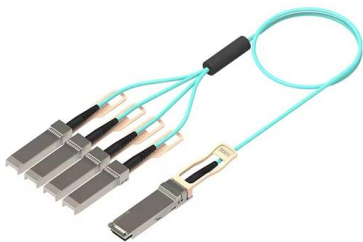

## Wall-mounted distribution box

---

### Wall-Mounted vs. Floor-Mounted Distribution Boxes: Which One

What is a Wall-Mounted Distribution Box? A wall-mounted distribution box is an electrical enclosure that is fixed directly onto a wall surface. It houses circuit breakers, switches, and other

### StarTech 28-Inch Wall-Mount Media Enclosure,

Amazon : StarTech 28-Inch Wall-Mount Media Enclosure, Cable Management Box for Network Distribution, Structured Media Enclosure :