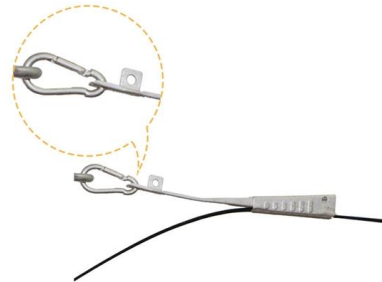

### 4 Port FTTH Termination Box, SC/APC Surface Mount

This 100\*83\*30mm 4 port ftth termination box is sc/lc fiber wall outlet that provides fiber connectivity to your enterprise and home, ideal for wall mount and desktop

### Wall Mounted Distributors

Wall Mounted Distributors are Power Distribution Units (PDU/ Distro Boxes) with quick and simple installation on walls that saves time. Made from solid rubber, a

## SC/APC 1 Port FTTH Fiber Wall Outlet, Surface Mount

The 120\*90\*25mm 1 port FTTH fiber wall outlet is a subscriber's fiber termination box that designed for the connection between indoor/drop cable and ONT.