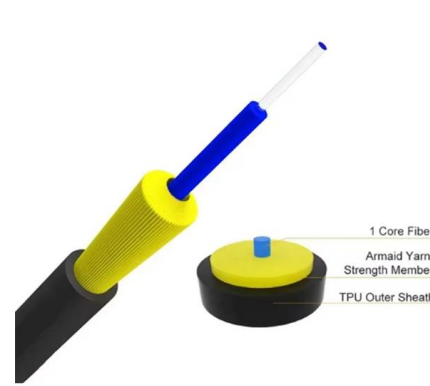

Wall-mounted metal distribution box with lock

Product descriptions are listed according to the available information at the time of publication. Product specifications can be changed without advanced notification.

Metal electrical distribution box with IP65 protection for

Wall mounted electrical distribution box. Metal cabinet-style design with door. IP65