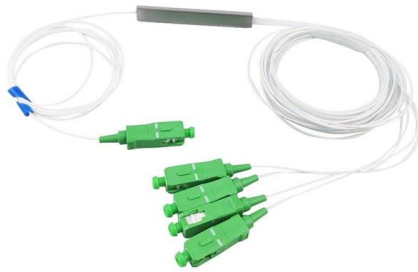

### **Timelec IP65 Wall-Mounted Metal Electrical Box**

Timelec TMPT1 IP65 Metal Distribution Box  
Timelec offers premium IP65 wall-mounted metal electrical boxes, engineered for superior outdoor and indoor electrical protection.