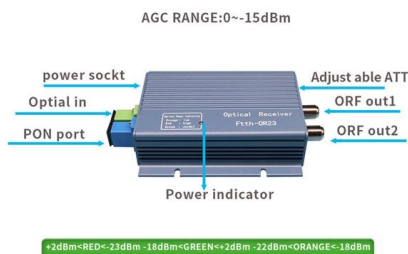

4 Port FTTH Termination Box, SC/APC Surface Mount

This 100*83*30mm 4 port ftth termination box is sc/lc fiber wall outlet that provides fiber connectivity to your enterprise and home, ideal for wall mount and desktop