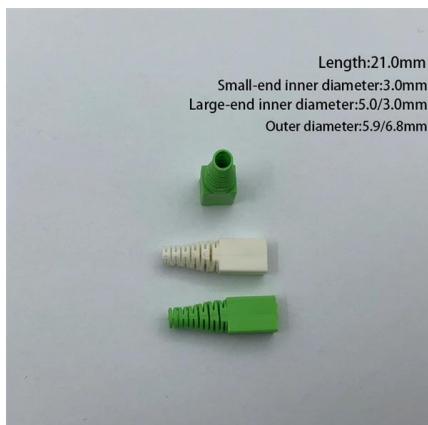

Cable Management , Explore the best solution here at

Cable trays are one of the most reliable solutions for keeping cables safe and organized. Let's take a look at why cable trays from SILTEC are the best way to