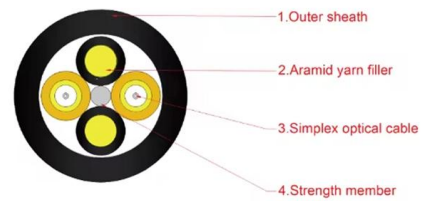

201 Series Snake Tray Cable Tray 3 x 3 Universal Tray

201 Series Snake Tray Cable Tray 3 x 3 Universal Tray from Computer Cable Store. The 201 series Snake Tray is utilized both below raised floors and overhead