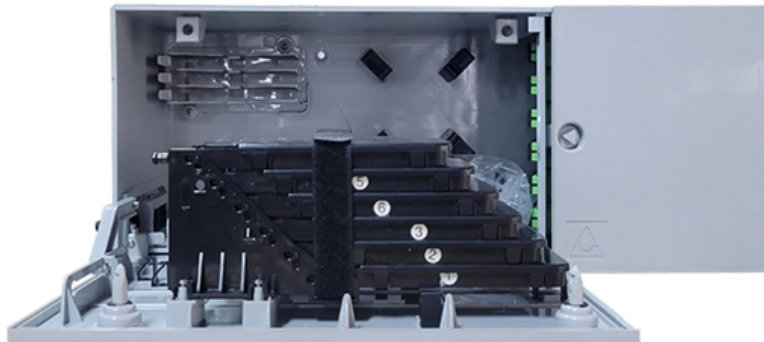

Adam Tas Corridor Energy

Wangdu Stainless Steel 201 Cable Tray

Wangdu Stainless Steel 201 Cable Tray

304 stainless steel cable tray 201 Cable tray 100*100 steel trough

304 Stainless Steel Cable Tray 201 Cable Tray 100*100 Steel Trough Metal Cable Tray Box, Find Complete Details about 304 Stainless Steel Cable Tray 201 Cable Tray 100*100 Steel Trough Metal

201 Stainless Steel Cable Tray Industrial Construction Trunking

201 Stainless Steel Cable Tray Industrial Construction Trunking Aluminium Cable Ladder for Cable Laying Application No reviews yet Certificates:CE,