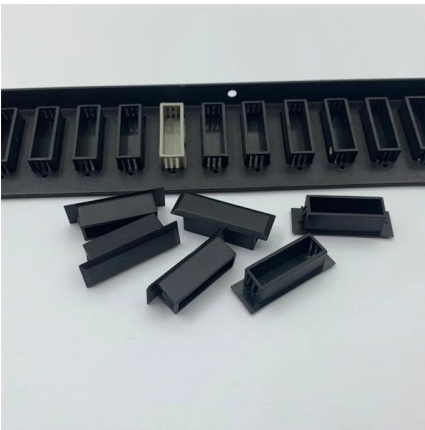

42U Server Rack, Euro-Series - Expandable Cabinet, Standard Depth

Features Standard-Depth 42U Server Cabinet Accommodates 19 in. Rack Equipment This SmartRack® 42U rack enclosure is designed for network wiring closets, retail locations, classrooms, back offices