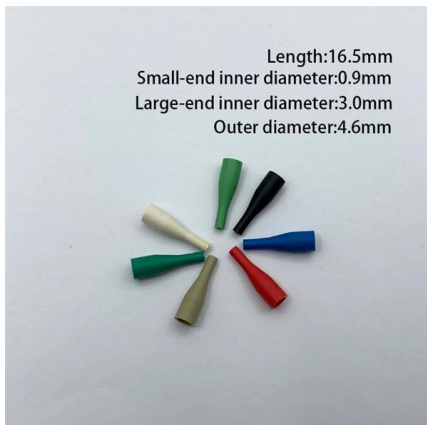

What is ONT? Everything You Need to Know

What is ONT? "ONT" stands for Optical Network Terminal. It is sometimes referred to as an "ONT box," "fiber box," or CPE (Client Premises