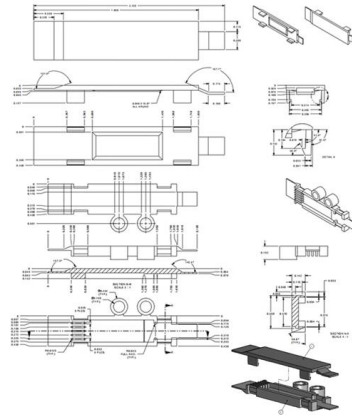

Weak Current Surface Mounted Multimedia Fiber Optic Information Box

Equipped with customizable internal mounting panels, it accommodates various modules including routers, switches, and distribution units. The lockable door ensures security. Its flexible internal

Technical requirements of Optical fiber distribution box

Designed and produced according to the communication industry standard YD/T 2150-2010, it integrates the introduction of optical cable (fixing,

Weak Current Surface Mounted Multimedia Fiber Optic Information Box

Multi-media Information Box Fiber Optical Information Box Our high-quality Multimedia Information Box is an ideal solution for centralized management of home and commercial electrical systems. Crafted