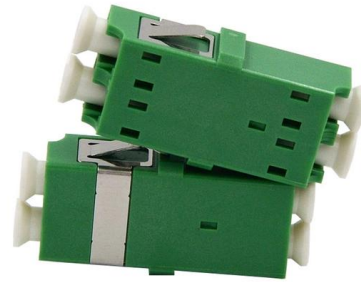

Contribute to annontopicmodel/unsupervised_topic_modeling development by creating an account on GitHub.

2X 1 Point 2 Taper Fiber Optic Splitter Splice Box Splitter SC Port

3. Low insertion loss: Loss is not sensitive to optical wavelength, which can meet the transmission requirements of different wavelengths. Product parameter Product name: One point two pull cone