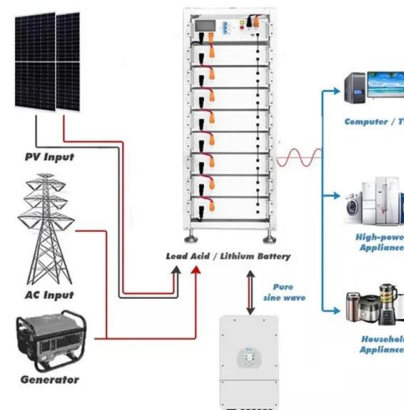

Fiber Termination Box 2025 Guide for IP65 and IP68

Selecting the right fiber termination box for IP65 or IP68 environments remains crucial in 2025. Engineers often choose wall-mount or rack-mount fiber