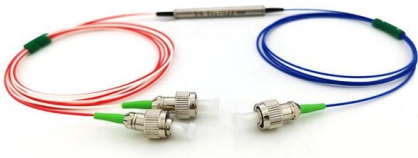

5Pcs/Lot L925B Fiber Optic Quick Connector Mechanical Splice For

Package Includes: 5x L925B Fiber Optic Quick Connector 6x Dust-free paper 1x Instructions 1x

Box 10x 250 line pipe Note: Light shooting and different displays may cause the color of the item in the picture

How to Choose the Right Fiber Optic Splice Closure:

Discover how to select the ideal fiber optic splice closure for FTTx, aerial, and underground networks. Compare horizontal vs. vertical types, key

What Is Fiber Optic Cable Splicing? A Beginner's Guide

In this blog, I briefly introduce the three ways of connecting fiber optics and show the steps for fiber optic cable splicing. You can extend the

Fiber Optic Cable Splice: The Complete Guide

In fiber optic splicing, two main methods dominate: fiber fusion splice, which melts fibers together, and mechanical splicing, which aligns them