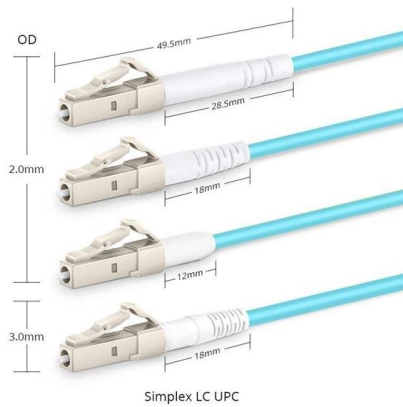

Fiber Optic Cable Splicing Methods: A Practical Guide

The two primary industry-accepted methods for fiber optic cable splicing are fusion splicing and mechanical splicing. The choice between them depends on performance requirements,

Fiber Optic Pigtail: The Complete Guide to Types, Splicing Methods

This guide covers everything: what fiber optic pigtails are, how they differ from patch cords, which connector and polish type to specify, how to choose between mechanical and fusion

unsupervised_topic_modeling/topics /en/15/50/100/topics at

Contribute to annontopicmodel/unsupervised_topic_modeling development by creating an account on GitHub.

2X 1 Point 2 Taper Fiber Optic Splitter Splice Box Splitter SC Port

3. Low insertion loss: Loss is not sensitive to optical wavelength, which can meet the transmission requirements of different wavelengths. Product parameter Product name: One point two pull cone