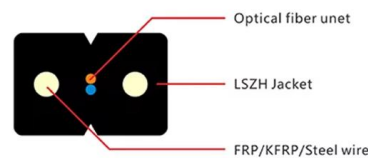

What does "xmlns" in XML mean?

See also Must an XML namespace name URI be retrievable? What is the difference between namespace and prefix in XML? What is the specification of XML? What does namespace