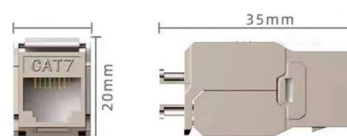

Fiber optic sensor

Download thousands of free icons of technology in SVG, PSD, PNG, EPS format or as ICON FONT.