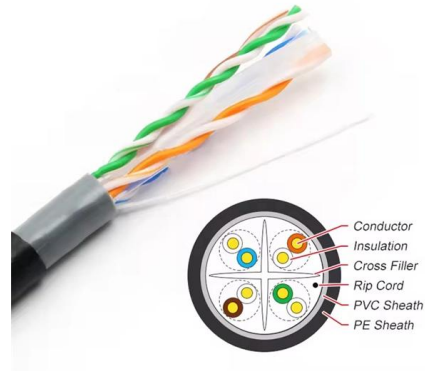

What color should my new server rack be? : r/homelab

On this topic, who decided normal racks should be black? Makes it damn hard to

What color should my new server rack be? : r/homelab

On this topic, who decided normal racks should be black? Makes it damn hard to find dropped nuts and bolts. Make me a white one so I can see where the dust is

Standard-Depth Server Rack Cabinet, White, 42U , Eaton

White version of our standard 42U rack enclosure offers easier visibility of installed equipment Ships fully assembled for rapid deployment and roll into place on heavy-duty pre-installed casters (casters are