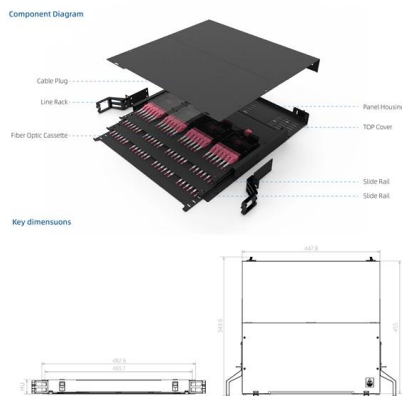

Understanding the 4 Wire Service Entrance Diagram

Discover the diagram and installation process for a 4-wire service entrance, essential for electrical power to your home or building.

Where is the best place to put a Electrical distribution box?

Our Electrical distribution boxes are crucial components of electrical systems, as they help distribute electricity safely and effectively. However, when it comes to choosing the best location for a

What are the common problems of distribution boxes?

The main problems encountered with distribution boxes include installation and layout problems, electrical connection and grounding problems,