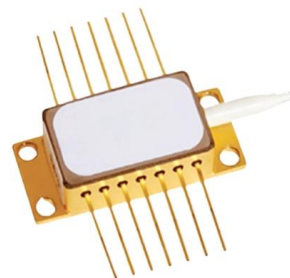

1. An Ultimate Guide for Metal Distribution Boxes

1) Metal Distribution Boxes Constructed from steel, aluminum, or cast iron, metal distribution boxes are highly durable and resistant to mechanical damage. Ideal