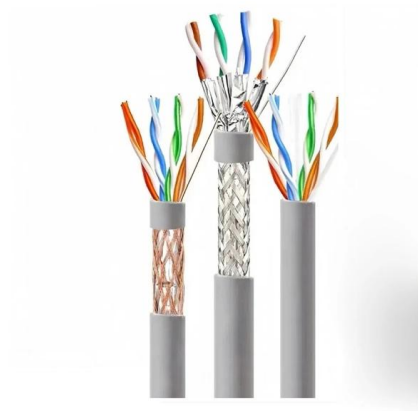

CD Player Laser Diode Replacement

The laser diode is within the black plastic construction. At one end, there is a prism to deflect the laser beam downwards where the CD would be. This is the image