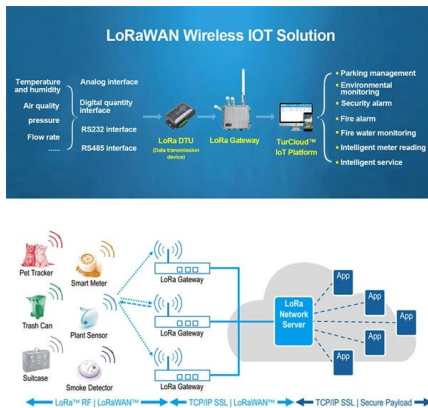

Adam Tas Corridor Energy

Where is the laser diode located on a DVD player

Overview

The laser reflects off the disc surface, and photodiodes detect this reflection to convert it into audio and video signals separately. What is inside a universal remote control?

In this video we explore the laser assembly inside a DVD player. Hi Customer, The laser assembly operates similarly to how a turntable arm moves across a vinyl record, but it can also move back and forth to read different "sections" of the DVD.

Where is the laser diode located on a DVD player

What is the Working Principle of a DVD Player?

A DVD player is very similar to a CD player. It has a laser assembly that shines the laser beam onto the surface of the disc to read the pattern of bumps. The DVD player decodes the MPEG

Understanding the Internal Moving Parts of a DVD Player

A DVD player uses a laser diode to read data encoded on one side of the disc. The laser reflects off the disc surface, and photodiodes detect this reflection to convert it into audio and video signals separately.