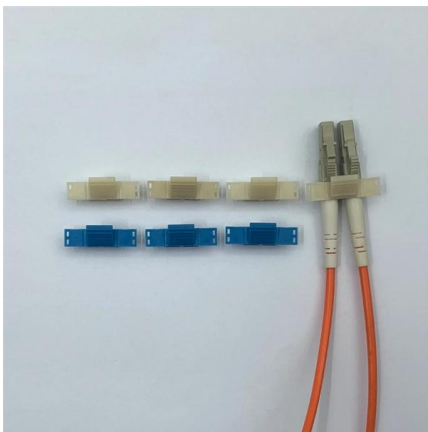

In this video we explore the laser assembly inside a DVD player. Hi Customer, The laser assembly operates similarly to how a turntable arm moves across a vinyl record, but it can also move back and forth to read different "sections" of the DVD.

Understanding the Internal Moving Parts of a DVD Player

A DVD player uses a laser diode to read data encoded on one side of the disc. The laser reflects off the disc surface, and photodiodes detect this reflection to convert it into audio and video signals separately.

DVD Player Parts Diagram and Their Functions

Inside the drive, you'll find the laser lens, which is responsible for reading the information encoded on the DVD. Over time, this part can accumulate dust or