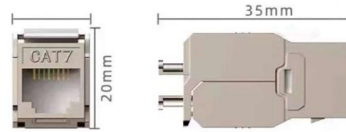

quality materials and come with free delivery on orders over £100.