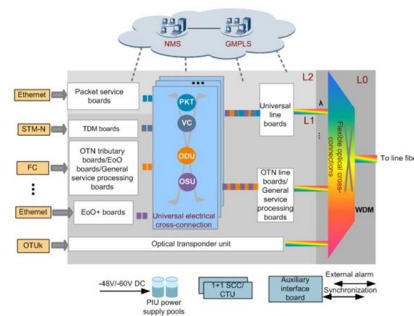

Cable Tray - Unitrunk

Light Duty Cable Tray Medium Duty Cable Tray Heavy Duty Cable Tray Straight Coupler - Light Duty Fish Plate - Light Duty Fish Plate - Medium/Heavy Duty