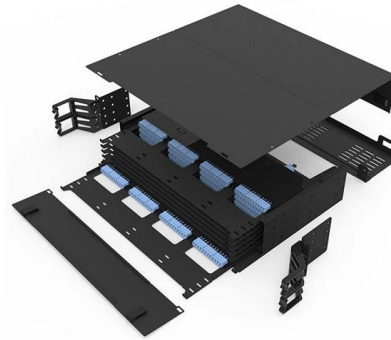

Amazon .uk: Corner Cable Trunking

Discover corner cable trunking solutions to organise and conceal wires neatly. Self-adhesive options available for easy installation without tools.

cable tray corner Archives

Choosing the right cable management system is crucial for safe, organised, and cost-effective installations. Whether you're running power cables, data lines, or control wiring, introducing the

cable tray corner Archives

Choosing the right cable management system is crucial for safe, organised, and cost-effective installations. Whether you're running power cables, data lines, or control wiring,

Steel Cable Tray

With Steel Cable Tray from Shop4, you can route, protect, and manage your cables with total confidence. Engineered for performance, designed for convenience --