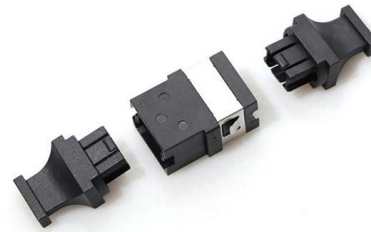

Hanutech Indoor Outdoor FTTH Fiber Optic Termination

Hanutech Indoor Outdoor FTTH Fiber Optic Termination Box ABS Body Material Fiber Distribution Patch Panel (Box Only) : Amazon : Home Improvement To