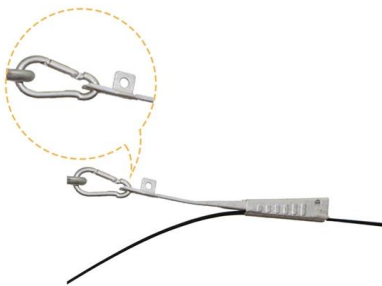

Drop Cable Bow Type Access Network Indoor Fiber

Description Hone ftth cable GJXFH is a butterfly drop cable with 2 parallel FRP fiber reinforcement plastic and LSZH low smoke halogen free flame

Outdoor FTTH Drop Fiber Cable, Self-Supporting

FTTH outdoor drop cable (GJYXFCH/GJYXCH) is also called self-supporting butterfly drop optical cable which consists of a indoor butterfly cable and an

FibreDistribution - Experts in Fibre Optics and Network Infrastructure

"Fibre Technologies has assisted Gyron for many years and can always be depended on to propose the most appropriate solutions as our