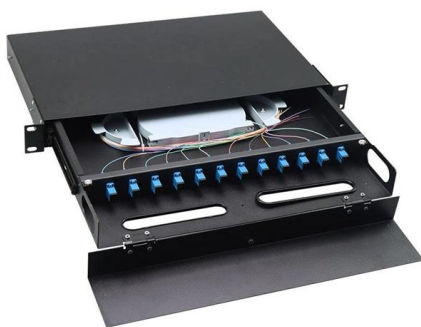

Butterfly cables, Butterfly fiber optic cables

As a manufacturer and supplier of butterfly cables, we specialize in producing cables that are easy to handle, highly flexible and bendable. They are typically designed