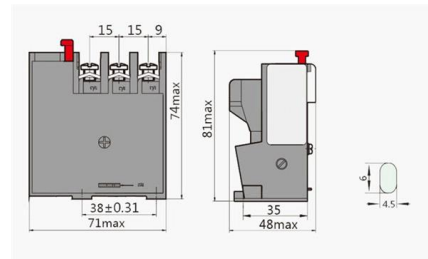

Butterfly cables, Butterfly fiber optic cables

As a manufacturer and supplier of butterfly cables, we specialize in producing cables that are easy to handle, highly flexible and bendable. They are typically designed