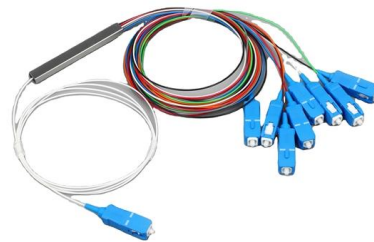

Indoor Tight Buffer Fiber Cable - OS2 Corning Fiber,

As a trusted original manufacturer and supplier of Indoor Tight Buffer Fiber Cable, we offer bulk ordering at factory-direct prices with fast delivery and customization