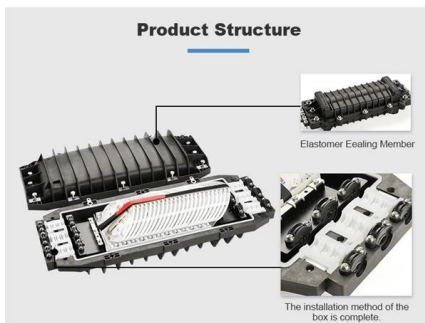

Maximize your cable management efficiency with our Ladder Rack Systems, designed for heavy-duty cable support in industrial, commercial, and data center

Cable Trays , Cable Ladder Systems

All our GRP Cables Trays, GRP Cable ladders and Uni-Strut profiles can be supplied in various sizes, resin systems and fire ratings. The majority of our cable trays

Cable management , Cable tray , Cable ladder rack , Eaton

As the industry leader in cable tray, Eaton offers one of the widest ranges of B-Line series cable management solutions available in the market today. With unmatched quality and service, we offer a