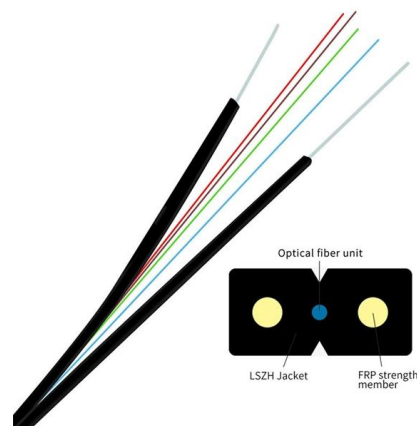

10 Best Optical Fiber Router: In-depth Reviews

In a time of ubiquitous online connectivity, it is evident that the best optical fiber router can enhance your online experience because it provides you