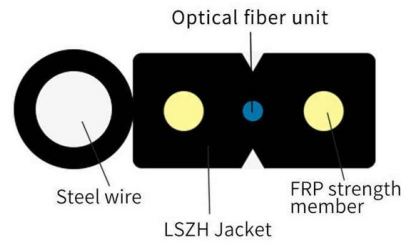

Fiber-optic cable

A fiber-optic cable, also known as an optical-fiber cable, is an assembly similar to an electrical cable but containing one or more optical fibers that are used to carry

Fiber vs. Cable Internet 101: The Best Tips , Dong Knows Tech

Common Applications of SFP+ Interface

The SFP+ port is a high-speed optical-to-optical signal conversion port, mainly used for 10G Ethernet and Fiber Channel network applications. A key

10 Best Optical Fiber Router: In-depth Reviews

In a time of ubiquitous online connectivity, it is evident that the best optical fiber router can enhance your online experience because it provides you

How To Connect Fiber Optic Cable To Router?

Summary of Connections: Fiber Optic Cable -> ONT ONT Ethernet Port -> Router WAN Port
Router -> Power On Once everything is properly connected and configured, your router will

What is Ethernet: networking guide with speeds and

Ethernet is defined as a networking technology that includes the protocol, port, cable, and computer chip needed to plug a desktop or laptop into a

Best Routers For Fiber Optic Internet , Verizon Business